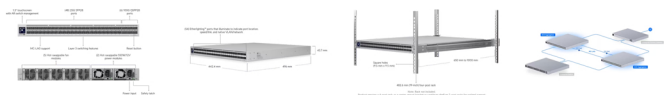

UniFi

DATASHEET

ECS-Aggregation

Enterprise Campus Aggregation ECS-Aggregation

Datasheet

In The Box

Marketing Images

Installation Guide

Overview

Dimensions	442.4 x 43.7 x 496 mm (17.4 x 1.7 x 19.5")
Port Layout	
25G SFP28	48 (25G/10G)
100G QSFP28	6 (100G/40G)
Redundancy	Multi-Chassis Link Aggregation (MC-LAG) (2) Hot-Swappable PSUs (5) Hot-Swappable Fans
Layer 3	✓
Form Factor	Rack mount (1U, Full-Depth)
Etherlighting™	✓

1/4

Performance

Switching Capacity	3.6 Tbps
Total Non-Blocking Throughput	1.8 Tbps
Forwarding Rate	2.4 Bpps
Supported VLANs	1,000
MAC Address Table Size	128,000
L3 Table Size	
ARP Entries	96,000
IPv4 Routes	288,000
Packet Buffer Size	24 MB
Access Lists	
IPv4	512
MAC	512

Layer 3 Features

DHCP Server (Local Networks)	✓
DHCP Relay	✓
Inter-VLAN Routing (Local Networks)	✓
Static Routing (Local Networks)	✓

Layer 2 Features

LACP Port Aggregation	✓
MC-LAG	✓
STP & RSTP	✓
Advanced IGMP Configuration (Querier, Fast Leave, Router Port)	✓
IGMP Snooping	✓
MAC-Based ACLs & Device Isolation	✓
DHCP Snooping & Guarding	✓
Egress Rate Limit	✓
Flow Control	✓

MAC Address Blocking	✓
IP-Based ACLs & Network Isolation	✓
MAC-Based Port Restriction	✓
Port Isolation	✓
Port Mirroring	✓
Jumbo Frames	✓
LLDP-MED	✓
Voice VLAN	✓
Loop Protection	✓

Hardware

Max. Power Consumption	340W
Power Method	(2) Universal input, 100—240V AC, 50/60 Hz
Power Input Method	(2) AC input, Hot-swappable power modules
Power Supply	(2) Hot-swappable AC/DC 550W power modules
Supported Voltage Range	100—240V AC
Management	Ethernet AR
Heat Dissipation	1160 BTU/hr
Weight	Without mounting brackets: 9.9 kg (21.8 lb) With mounting brackets: 10 kg (22 lb)
Enclosure Material	SGCC steel
Mount Material	SGCC steel
Supported Rack Depth	482.6 mm (19") four-post racks Posts depths ranging from 650 to 1,000 mm (25.6–39.4")
LCM Display	1.3" touchscreen
ESD Protection	Air: ± 12kV, contact: ± 8kV
Ambient Operating Temperature	-5 to 40° C (23 to 104° F)
Ambient Operating Humidity	10 to 95% noncondensing
Etherlighting™	
SFP28	✓

QSFP28	✓
NDAA Compliant	✓
Certifications	CE, FCC, IC, Anatel: 01327-25-08356

Software

Application Requirements	
UniFi Network	Version 8.5.6 and later